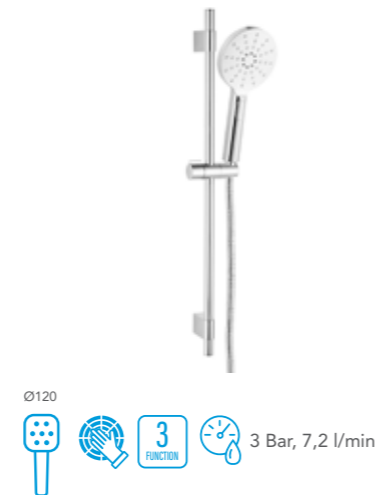

- Chrome Hose (1,5 m.) 102102526EX

Myra Plus Telescopic Shower Column
2 Way Diverter-shower head and hand shower

- Chrome Hose (1,5 m.) 102158041EX

Bath/Shower mixer should be bought separately.

Niobe Telescopic Shower Column
2 Way Diverter-shower head and hand shower

- Chrome PVC Hose (1,75 m.) 102158039EX

Bath/Shower mixer should be bought separately.

Ø104,6
 5 FUNCTIONS
 3 Bar, 7,5 l/min

Logica Plus Sliding Hand Shower

● Chrome Hose (1,5 m.) 102146094EX
 PVC Hose (1,75 m.) 102146098EX