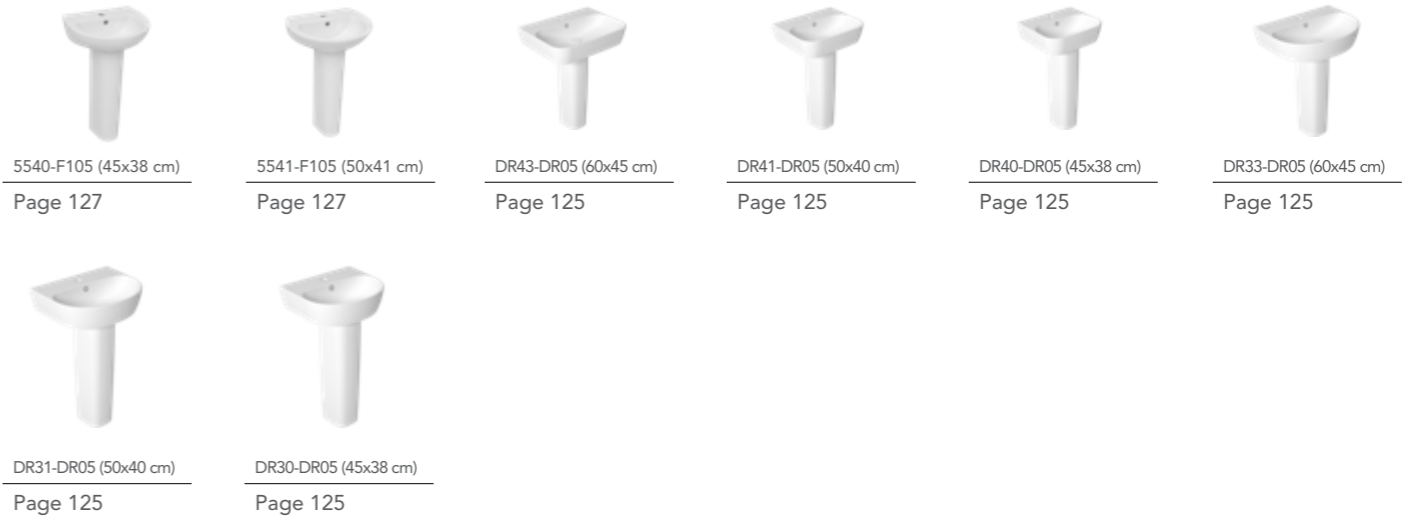

SEREL WASHBASINS

WALL MOUNTED

FULL PEDESTAL