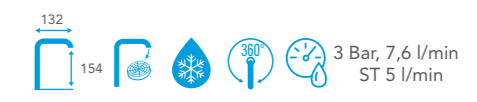

102166102EX built-in part (Page 103) should be ordered separately.

101
57
ROSETTE OPTIONS
3 Bar, 7,5 l/min
ST 5 l/min

Bidet Mixer

- Chrome 102110199EX

48
49

Technical Details

Basin Mixer

- Chrome 102188053EX*
- Chrome EcoTechnology 102188065EX**