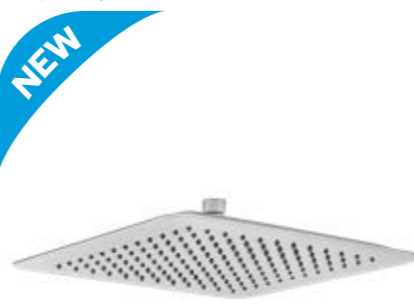

● Chrome	102145778EX
● Matt Black	102145778C1EX
● Matt Anthracite	102145778C5EX
● Gold	102145778A1EX

Installation connection pipe should be bought separately.