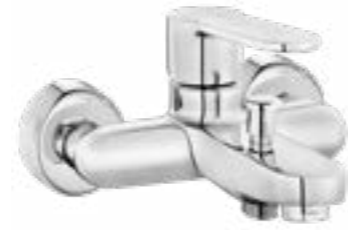

● Chrome	102102475EX
● Matt Black	102102475C1EX