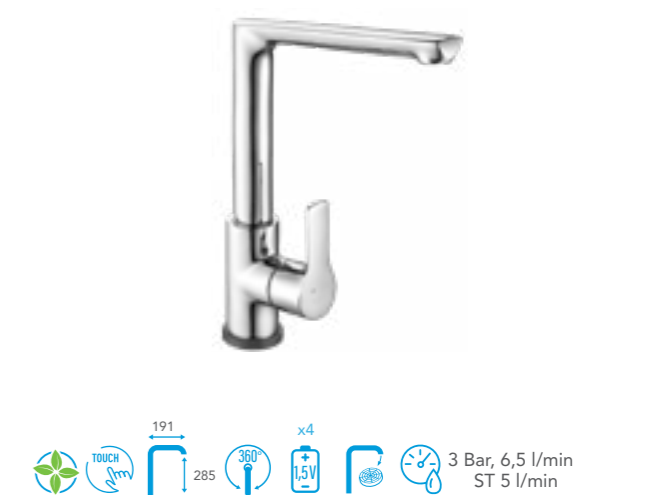

191 285 360° x4 1,5V 3 Bar, 6,5 l/min ST 5 l/min

Luna Touch Kitchen Mixer
● Chrome - Touch 102118075HEX

E.C.A. COLLECTIONS
E.C.A. KITCHEN
E.C.A. COMMERCIAL
E.C.A. SHOWER SYSTEMS
E.C.A. SUPPLEMENTARY
SEREL COLLECTIONS
SEREL COMMERCIAL
SEREL WASHBASINS
SEREL URINALS
SEREL SPECIAL SERIES
SEREL SUPPLEMENTARY