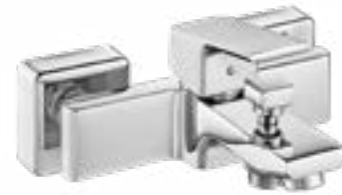

SEREL URINALS

SEREL SPECIAL SERIES

SEREL SUPPLEMENTARY

194 3 Bar, 6,6 l/min
ST 5 l/min

Concealed Basin Mixer Exposed Part

● Chrome	102167605EX-K
● Matt Black	102167605C1EX-K

102166601EX (Chrome)/ 102166601C1EX (Matt Black) built-in part (Page 108) should be ordered separately.