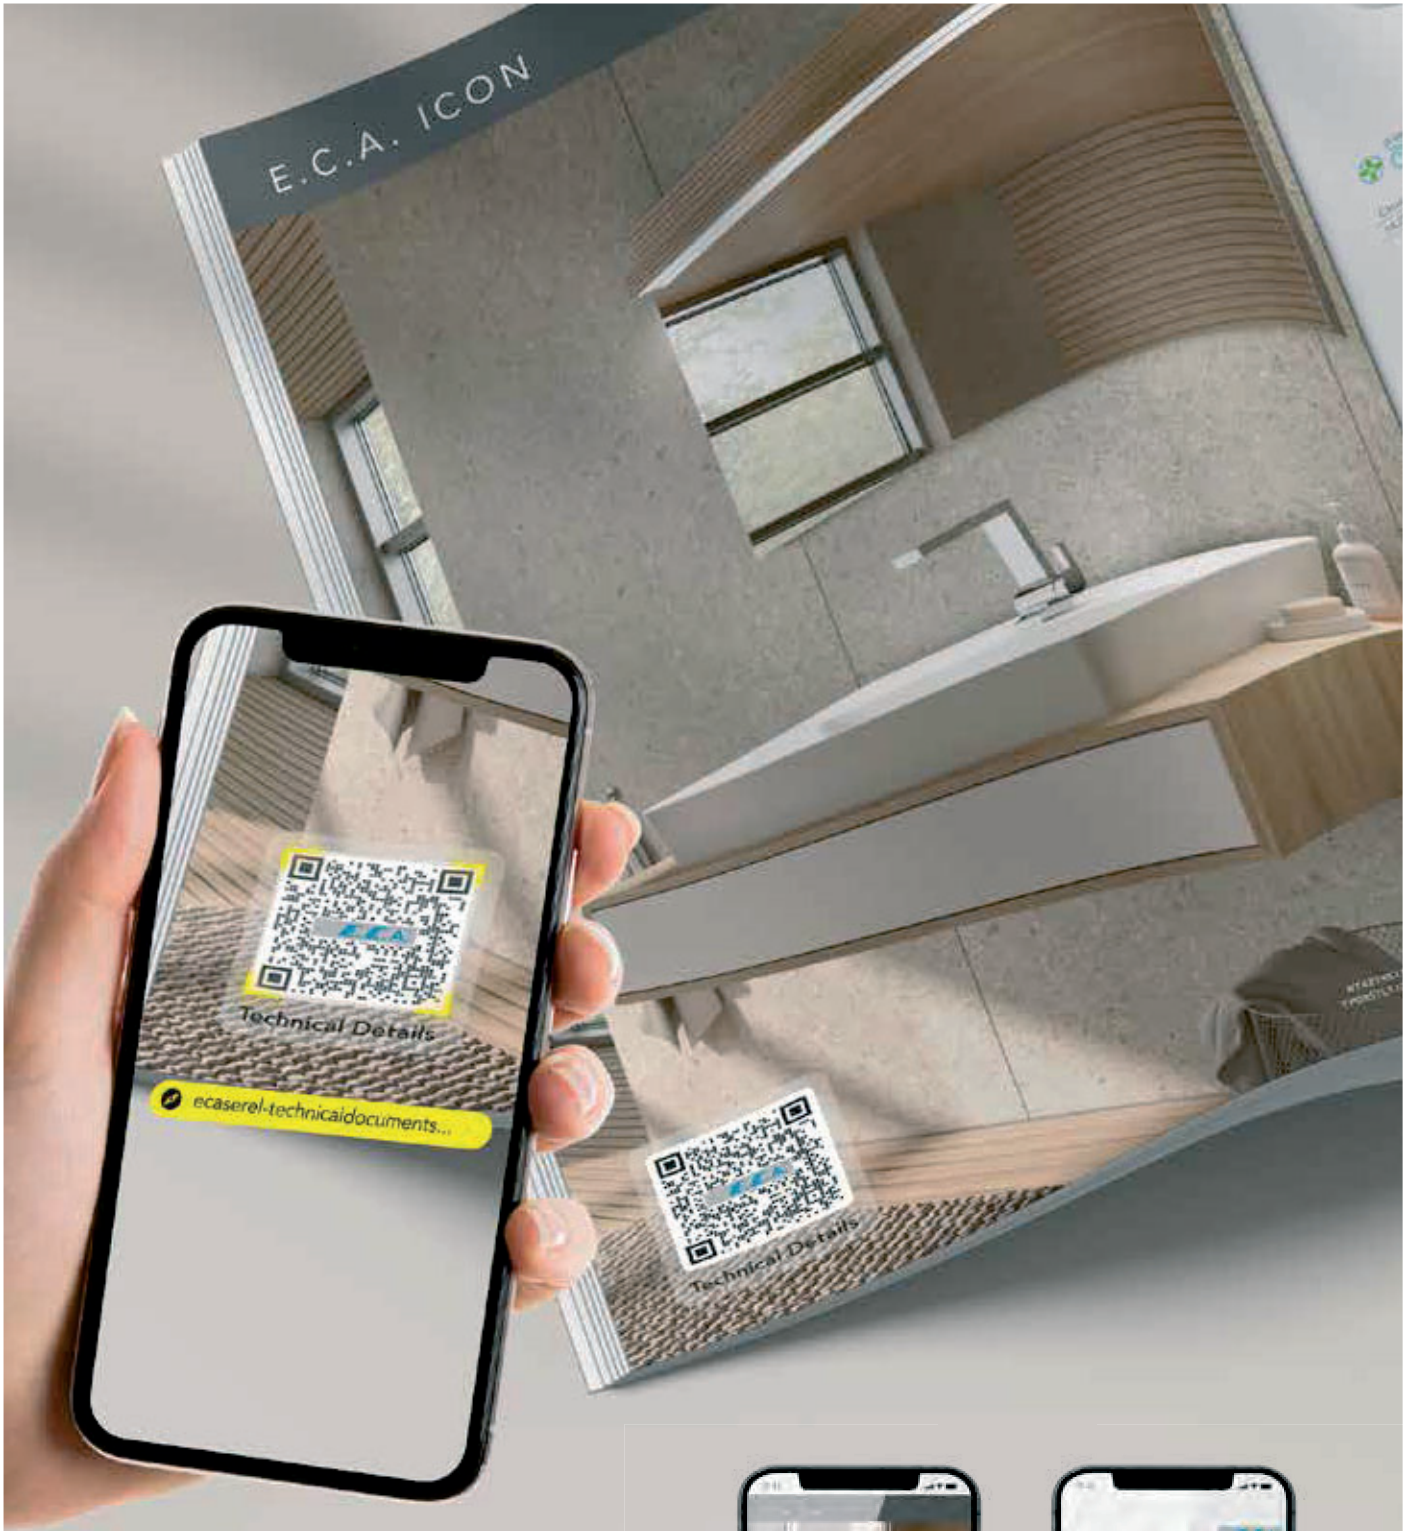

Hand Spray with Chrome Hose
Page 107

ELBOWS

Shower Head Hook
Page 108

Shower Head Hook
Page 108

Shower Outlet Elbow
Page 108

Shower Outlet Elbow
Page 108

Shower Outlet Elbow
Page 108

Scan the QR Code, select products and access technical drawings.