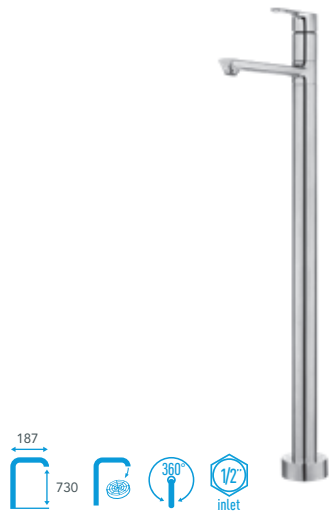

BATHTUB MIXERS & ACCESSORIES

Luna Bathtub Mixer

● Chrome 102162007EX